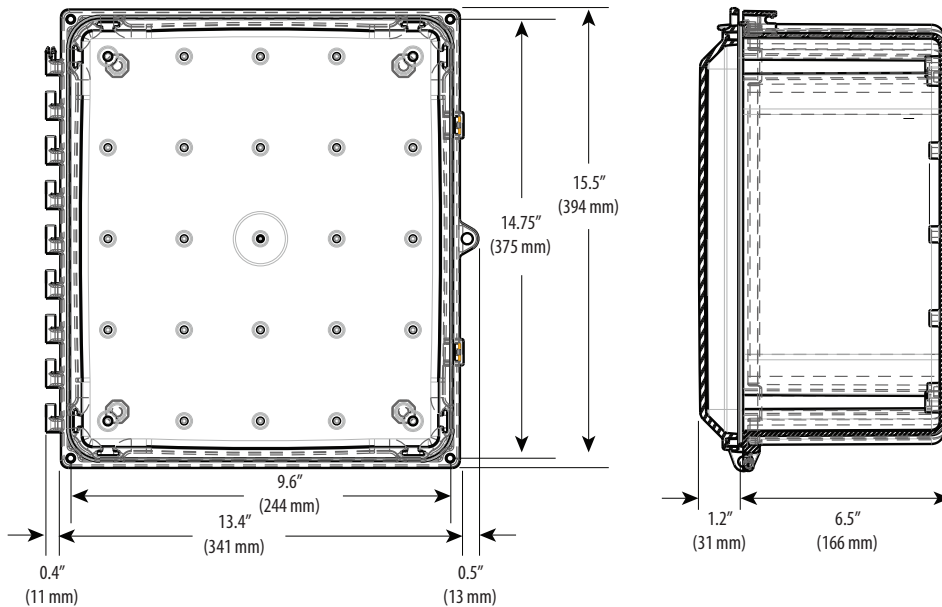

4 Meter NEMA 4X Enclosure for E5x Series Meters

AE013

Multiple Meter Housing for the E5x Meter

FEATURES

- NEMA 4X level protection...weather-proofing and durability
- Clear front panel...maximum visibility
- Swing panel kit...clean and pleasing look

DESCRIPTION

AE013 enclosure offers a mounting option for up to four E5x Series energy meters, making for a cleaner install when multiple meters are present. It has NEMA 4X level protection from the elements. The enclosure is equipped with DIN rail mounting hardware for convenient installation and a swing panel kit for electrical protection.

DIMENSIONS

ORDERING INFORMATION

MODEL	DESCRIPTION
AE013	4 Meter NEMA 4x Enclosure for E5x Series Meters