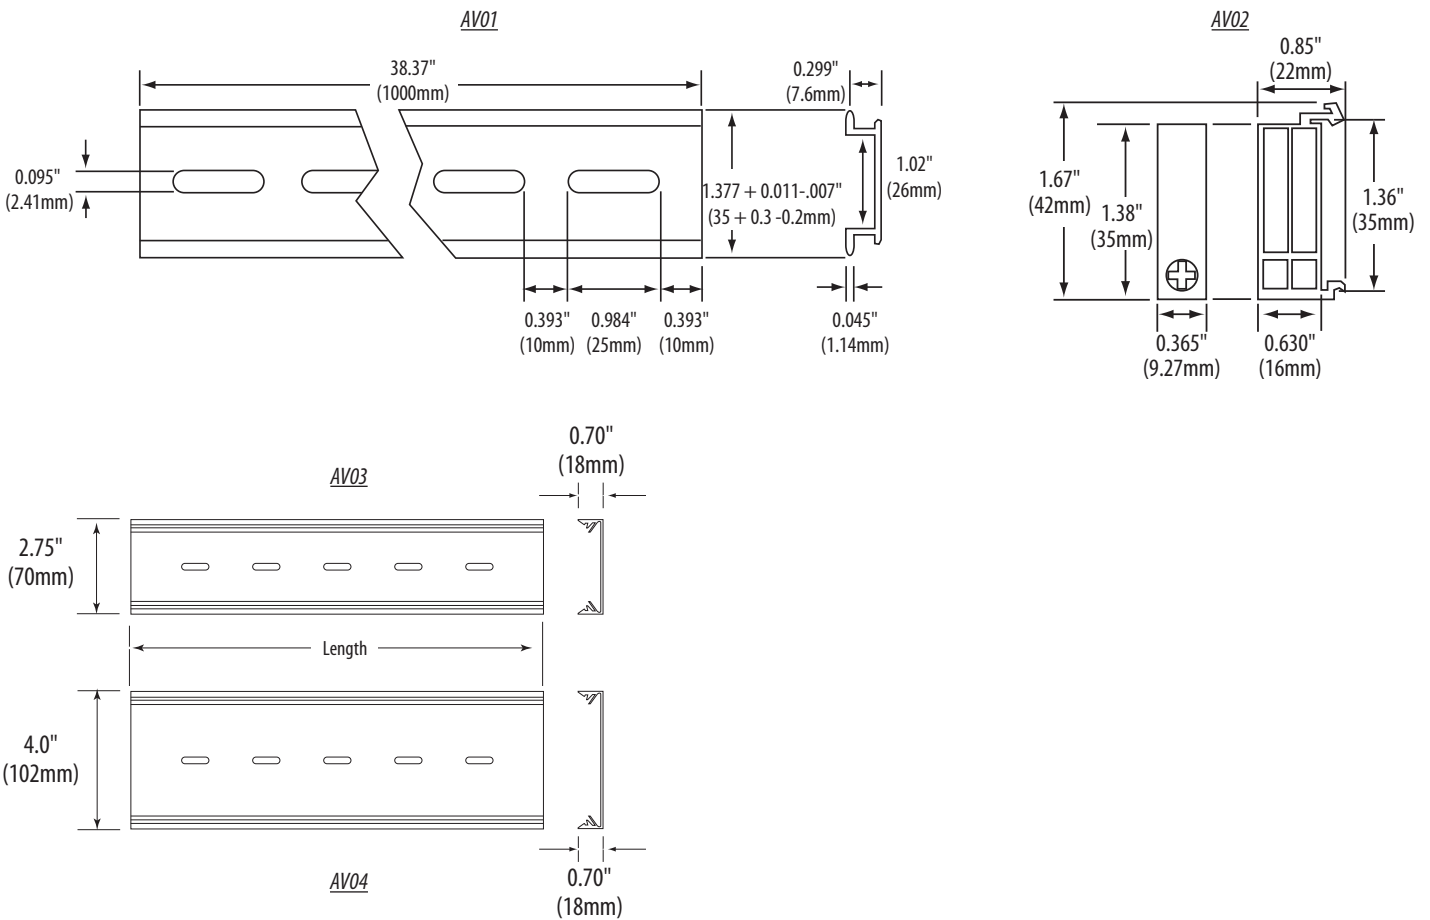

# DIN Rail and SNAPTRACK

Pre-Cut Lengths for Fast, Easy Installation

## DIMENSIONAL DRAWINGS

## ORDERING INFORMATION

MODEL	DESCRIPTION
AV01	35 mm DIN Rail, 1 meter length
AV02	DIN Rail Stop Clip
AV03	2.75" SNAPTRACK, 1 foot length
AV04	4.00" SNAPTRACK, 1 foot length